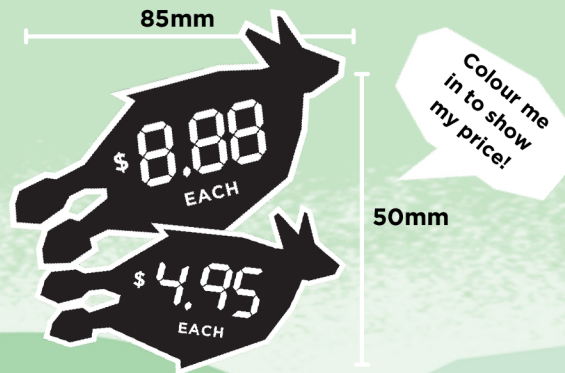

AFrame

On Loan pavement sign

45cm

76cm

Poster

Core Flute poster
Available in various
sizes: **A4 29.6 x 21 cm**
60 x 45 cm 80 x 54 cm

*other sizes available on request

Stickers

Vertical Menu Sticker

A great option for freezer glass doors

Price Sticker

To indicate retail price

'Back Soon' Sticker

To display out of stock flavours on Aframe

More Options

Acrylic Display Tray

For upright freezers
43w x 21d x 8h cm

If you would like to discuss custom POS options please send us an email at info@flyinfox.com.au (no g!) we are more than happy to work with you

Hand crafted from nature by flyin' fox
• Murwillumbah Australia •